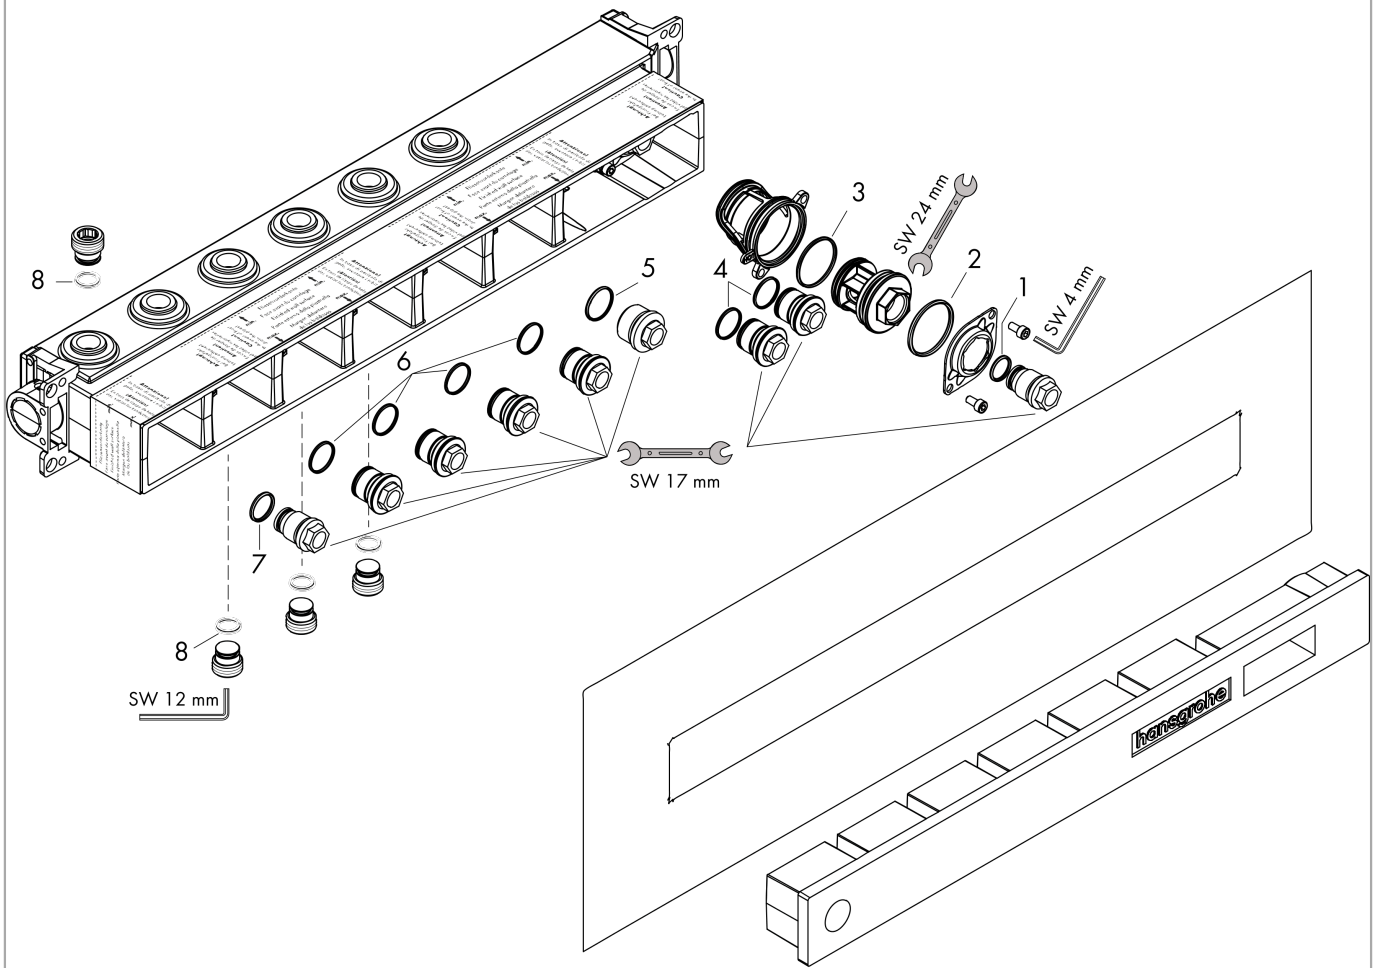

#### product features

- 4 functions
- connection thread Rp ¾
- installation depth: 87 - 122 mm
- horizontal installation
- sound-decoupled installation
- connection dimension: DN15/DN20

### Scale drawing

**RainSelect**  
**Basic set for 4 functions**  
 Surfaces: n.a. Article Number: **15312180**

## Installation examples

**RainSelect**  
 1531218X / 15357XXX

**RainSelect**  
**Basic set for 4 functions**  
 Surfaces: n.a. Article Number: 15312180

Exploded Drawing

Year of production: >10/17