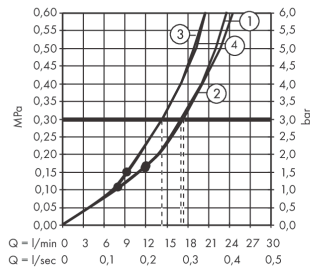

RainSelect
Basic set for 4 functions
Surfaces: n.a. Article Number: **15312180**

Installation examples

RainSelect
1531218X / 15357XXX