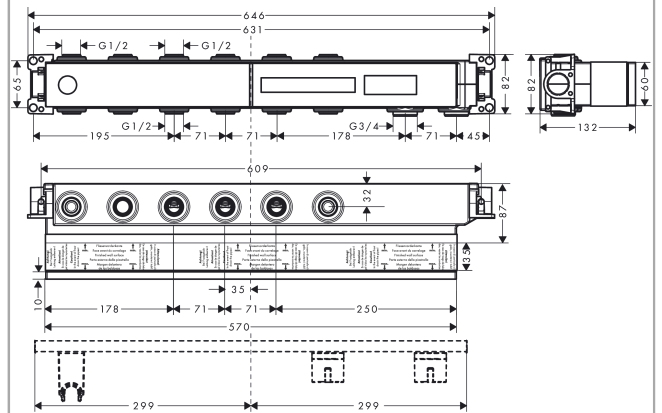

Scale drawing