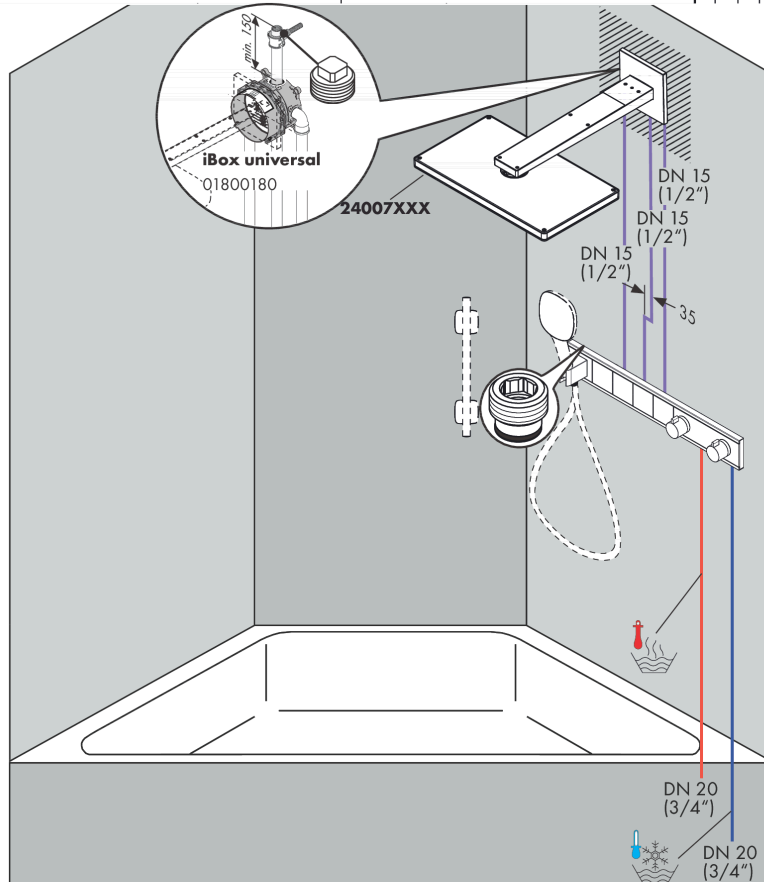

#### product features

- 4 functions
- connection thread Rp ¾
- installation depth: 87 - 122 mm
- horizontal installation
- sound-decoupled installation
- connection dimension: DN15/DN20

### Scale drawing

**RainSelect**  
**Basic set for 4 functions**  
 Surfaces: n.a. Article Number: **15312180**

## Installation examples

**RainSelect**  
 1531218X / 15357XXX

**RainSelect**  
**Basic set for 4 functions**  
 Surfaces: n.a. Article Number: 15312180

Exploded Drawing

Year of production: >10/17