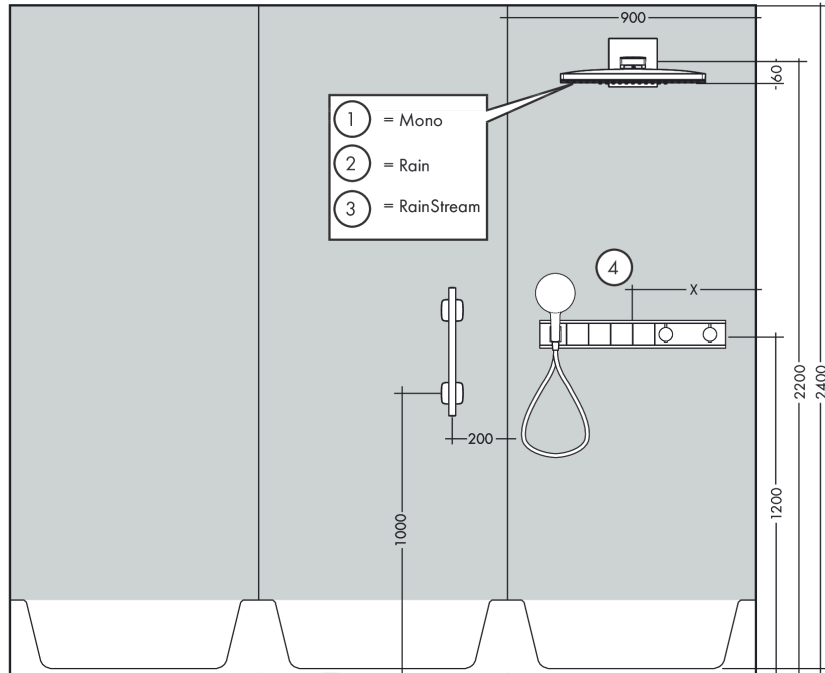

#### product features

- 4 functions
- connection thread Rp ¾
- installation depth: 87 - 122 mm
- horizontal installation
- sound-decoupled installation
- connection dimension: DN15/DN20

### Scale drawing

**RainSelect**  
**Basic set for 4 functions**  
 Surfaces: n.a. Article Number: **15312180**

## Installation examples

**RainSelect**  
 1531218X / 15357XXX

**RainSelect**  
**Basic set for 4 functions**  
 Surfaces: n.a. Article Number: 15312180

Exploded Drawing

Year of production: >10/17